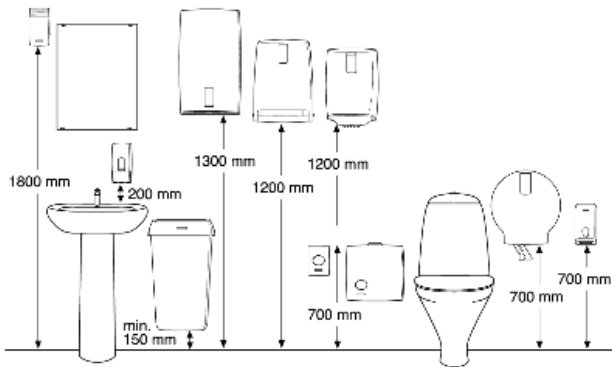

Katrin Inclusive System Toilet Dispenser - White

104582

- Holds two Katrin System toilet rolls
- Seamless dispensing with drop-down roll system and adjustable roll brake
- Easy and quick to refill
- Can be refilled while the second roll is in use, so tissue is always available
- 1360 - 1836 sheets, depending on paper quality
- Two versions available: with or without core catcher
- Better paper accessibility at the front of the dispenser opening
- The lock can be used with or without a key
- No searching around inside the dispenser opening for the loose end of the paper roll
- Main raw materials of major plastic parts and lock: ABS (Acrylonitrile butadiene styrene), PC (polycarbonate), POM (polyoxymethylene)
- Katrin Inclusive dispensers are resistant to high temperatures

ISO9001

Product / Consumer pack

x 154 mm

y 313 mm

z 174 mm

White

0.871 kg

Transport pack

x 316 mm

y 177 mm

z 157 mm

1

1.08 kg

6414300104582

Transport pallet

x 800 mm

y 1272 mm

z 1200 mm

102

131.3 kg

6414300104599

Measurements and installing

Related products

103424
**Katrin Classic
 System Toilet 800
 ECO**